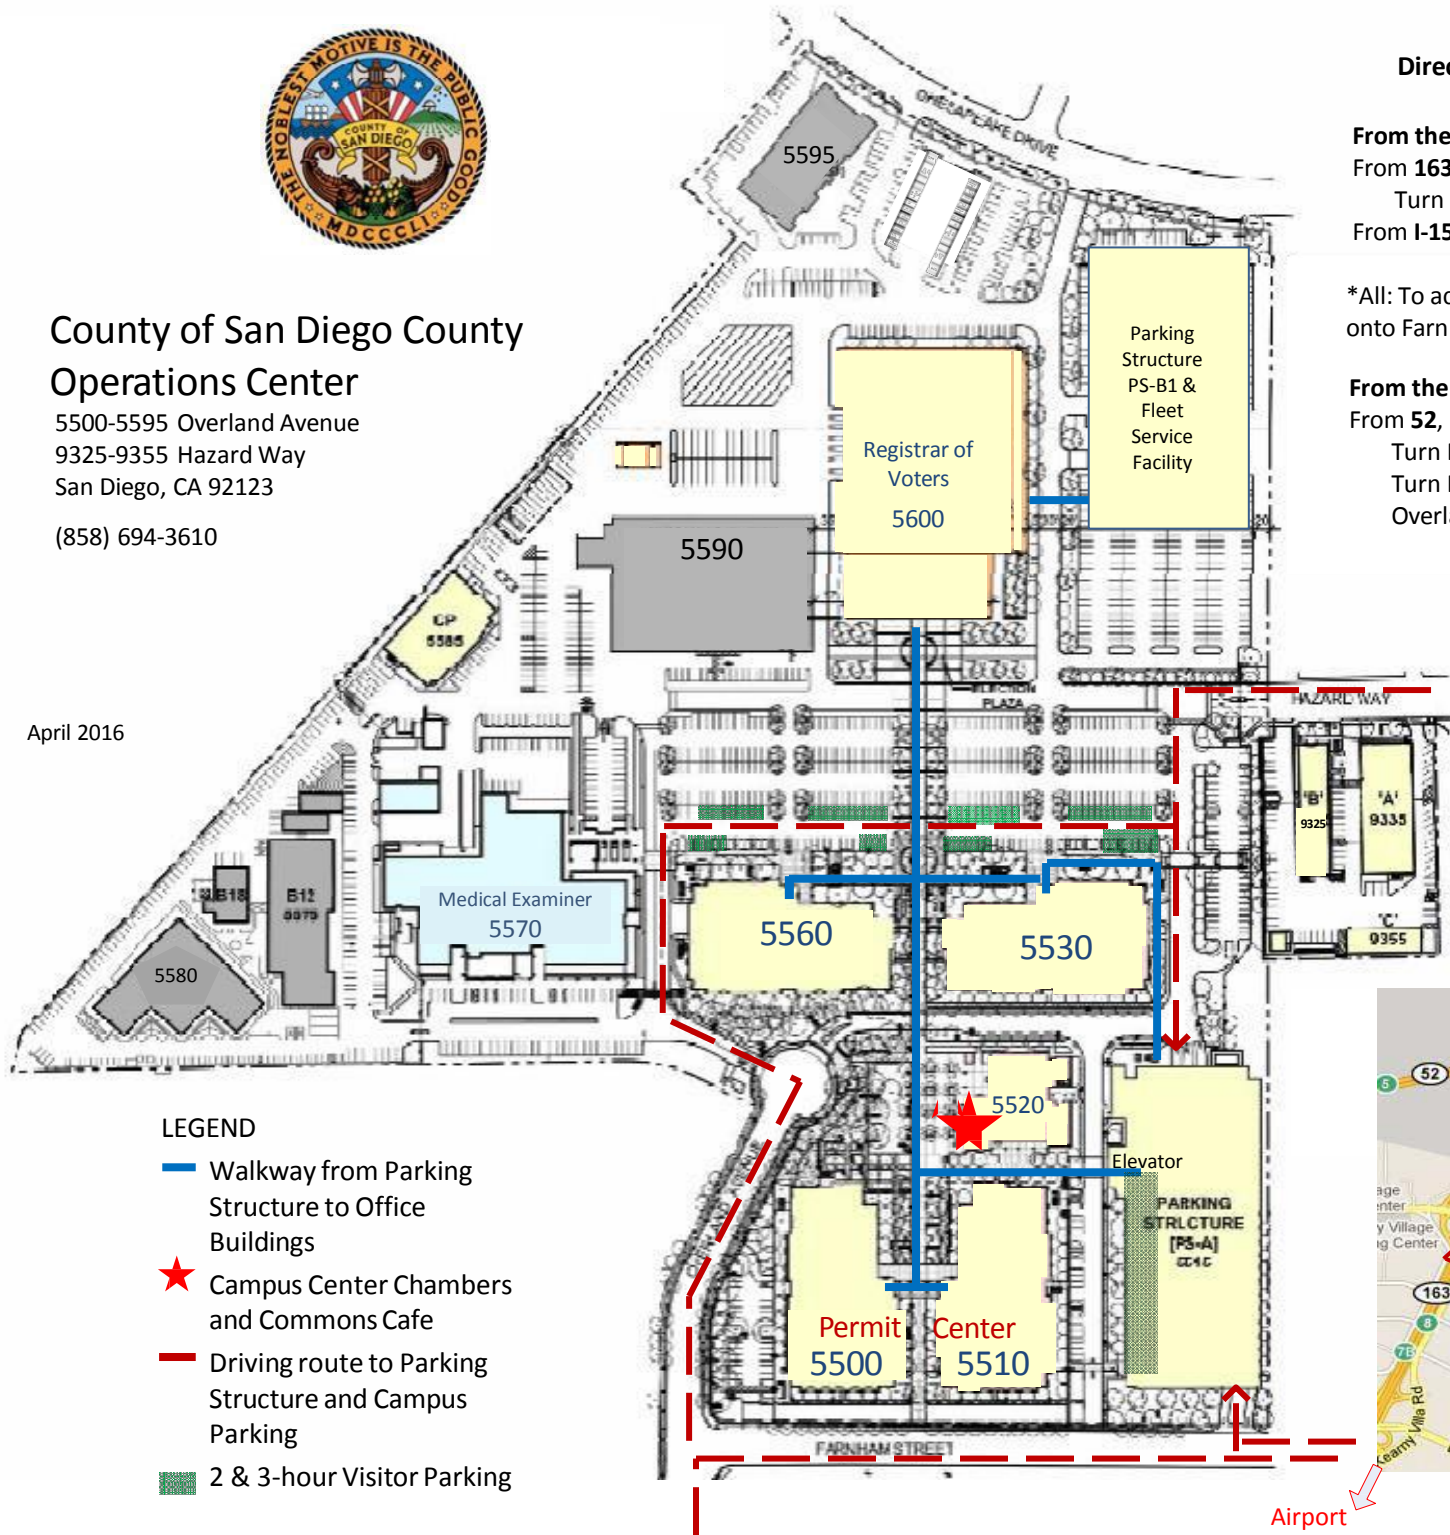

County of San Diego County Operations Center

5500-5595 Overland Avenue
9325-9355 Hazard Way
San Diego, CA 92123
(858) 694-3610

April 2016

- LEGEND**
- Walkway from Parking Structure to Office Buildings
 - Campus Center Chambers and Commons Cafe
 - Driving route to Parking Structure and Campus Parking
 - 2 & 3-hour Visitor Parking

Directions to the County Operations Center

From the North or South (Airport)

From **163**, exit onto Clairemont Mesa Blvd. Eastbound
Turn Left (North) onto Overland Avenue
From **I-15**, exit onto Clairemont Mesa Blvd. Westbound

*All: To access Parking Structure from Overland turn right onto Farnham Street. Parking Structure is on the left.

From the East or West

From **52**, exit onto Ruffin Road Southbound
Turn Right (West) onto Farnham Street
Turn Right into Parking Structure or proceed to Overland

All visitors parking longer than the permitted time posted must park in an unmarked space.

Airport