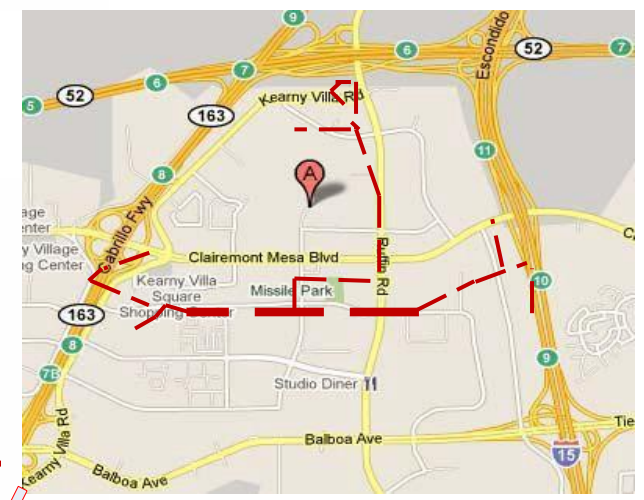

County of San Diego County Operations Center

5500-5595 Overland Avenue
9325-9355 Hazard Way
San Diego, CA 92123
(858) 694-3610

April 2016

- LEGEND**
- Walkway from Parking Structure to Office Buildings
 - Campus Center Chambers and Commons Cafe
 - Driving route to Parking Structure and Campus Parking
 - 2 & 3-hour Visitor Parking

Directions to the County Operations Center

From the North or South (Airport)

From **163**, exit onto Clairemont Mesa Blvd. Eastbound
Turn Left (North) onto Overland Avenue
From **I-15**, exit onto Clairemont Mesa Blvd. Westbound

*All: To access Parking Structure from Overland turn right onto Farnham Street. Parking Structure is on the left.

From the East or West

From **52**, exit onto Ruffin Road Southbound
Turn Right (West) onto Farnham Street
Turn Right into Parking Structure or proceed to Overland

All visitors parking longer than the permitted time posted must park in an unmarked space.

Airport